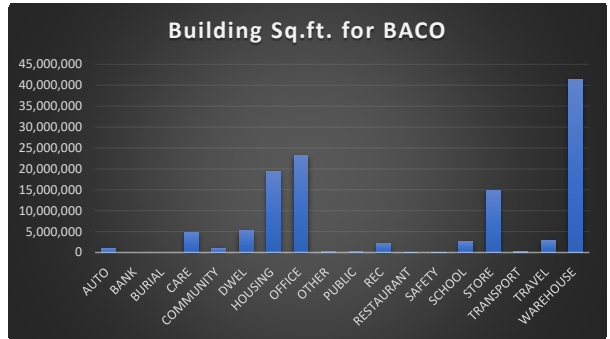

Select County
(dropdown menu)

Building Type Category	Building Count	Building Sq.ft.
AUTO	18	984,616
BANK	0	0
BURIAL	0	0
CARE	62	4,826,434
COMMUNITY	17	1,033,853
DWEL	69	5,328,718
HOUSING	168	19,330,820
OFFICE	246	23,237,354
OTHER	4	193,087
PUBLIC	5	300,535
REC	34	2,196,487
RESTAURANT	1	45,788
SAFETY	1	38,400
SCHOOL	29	2,615,554
STORE	163	14,806,275
TRANSPORT	3	198,700
TRAVEL	32	2,790,479
WAREHOUSE	345	41,292,391
Sum	1,197	119,219,491